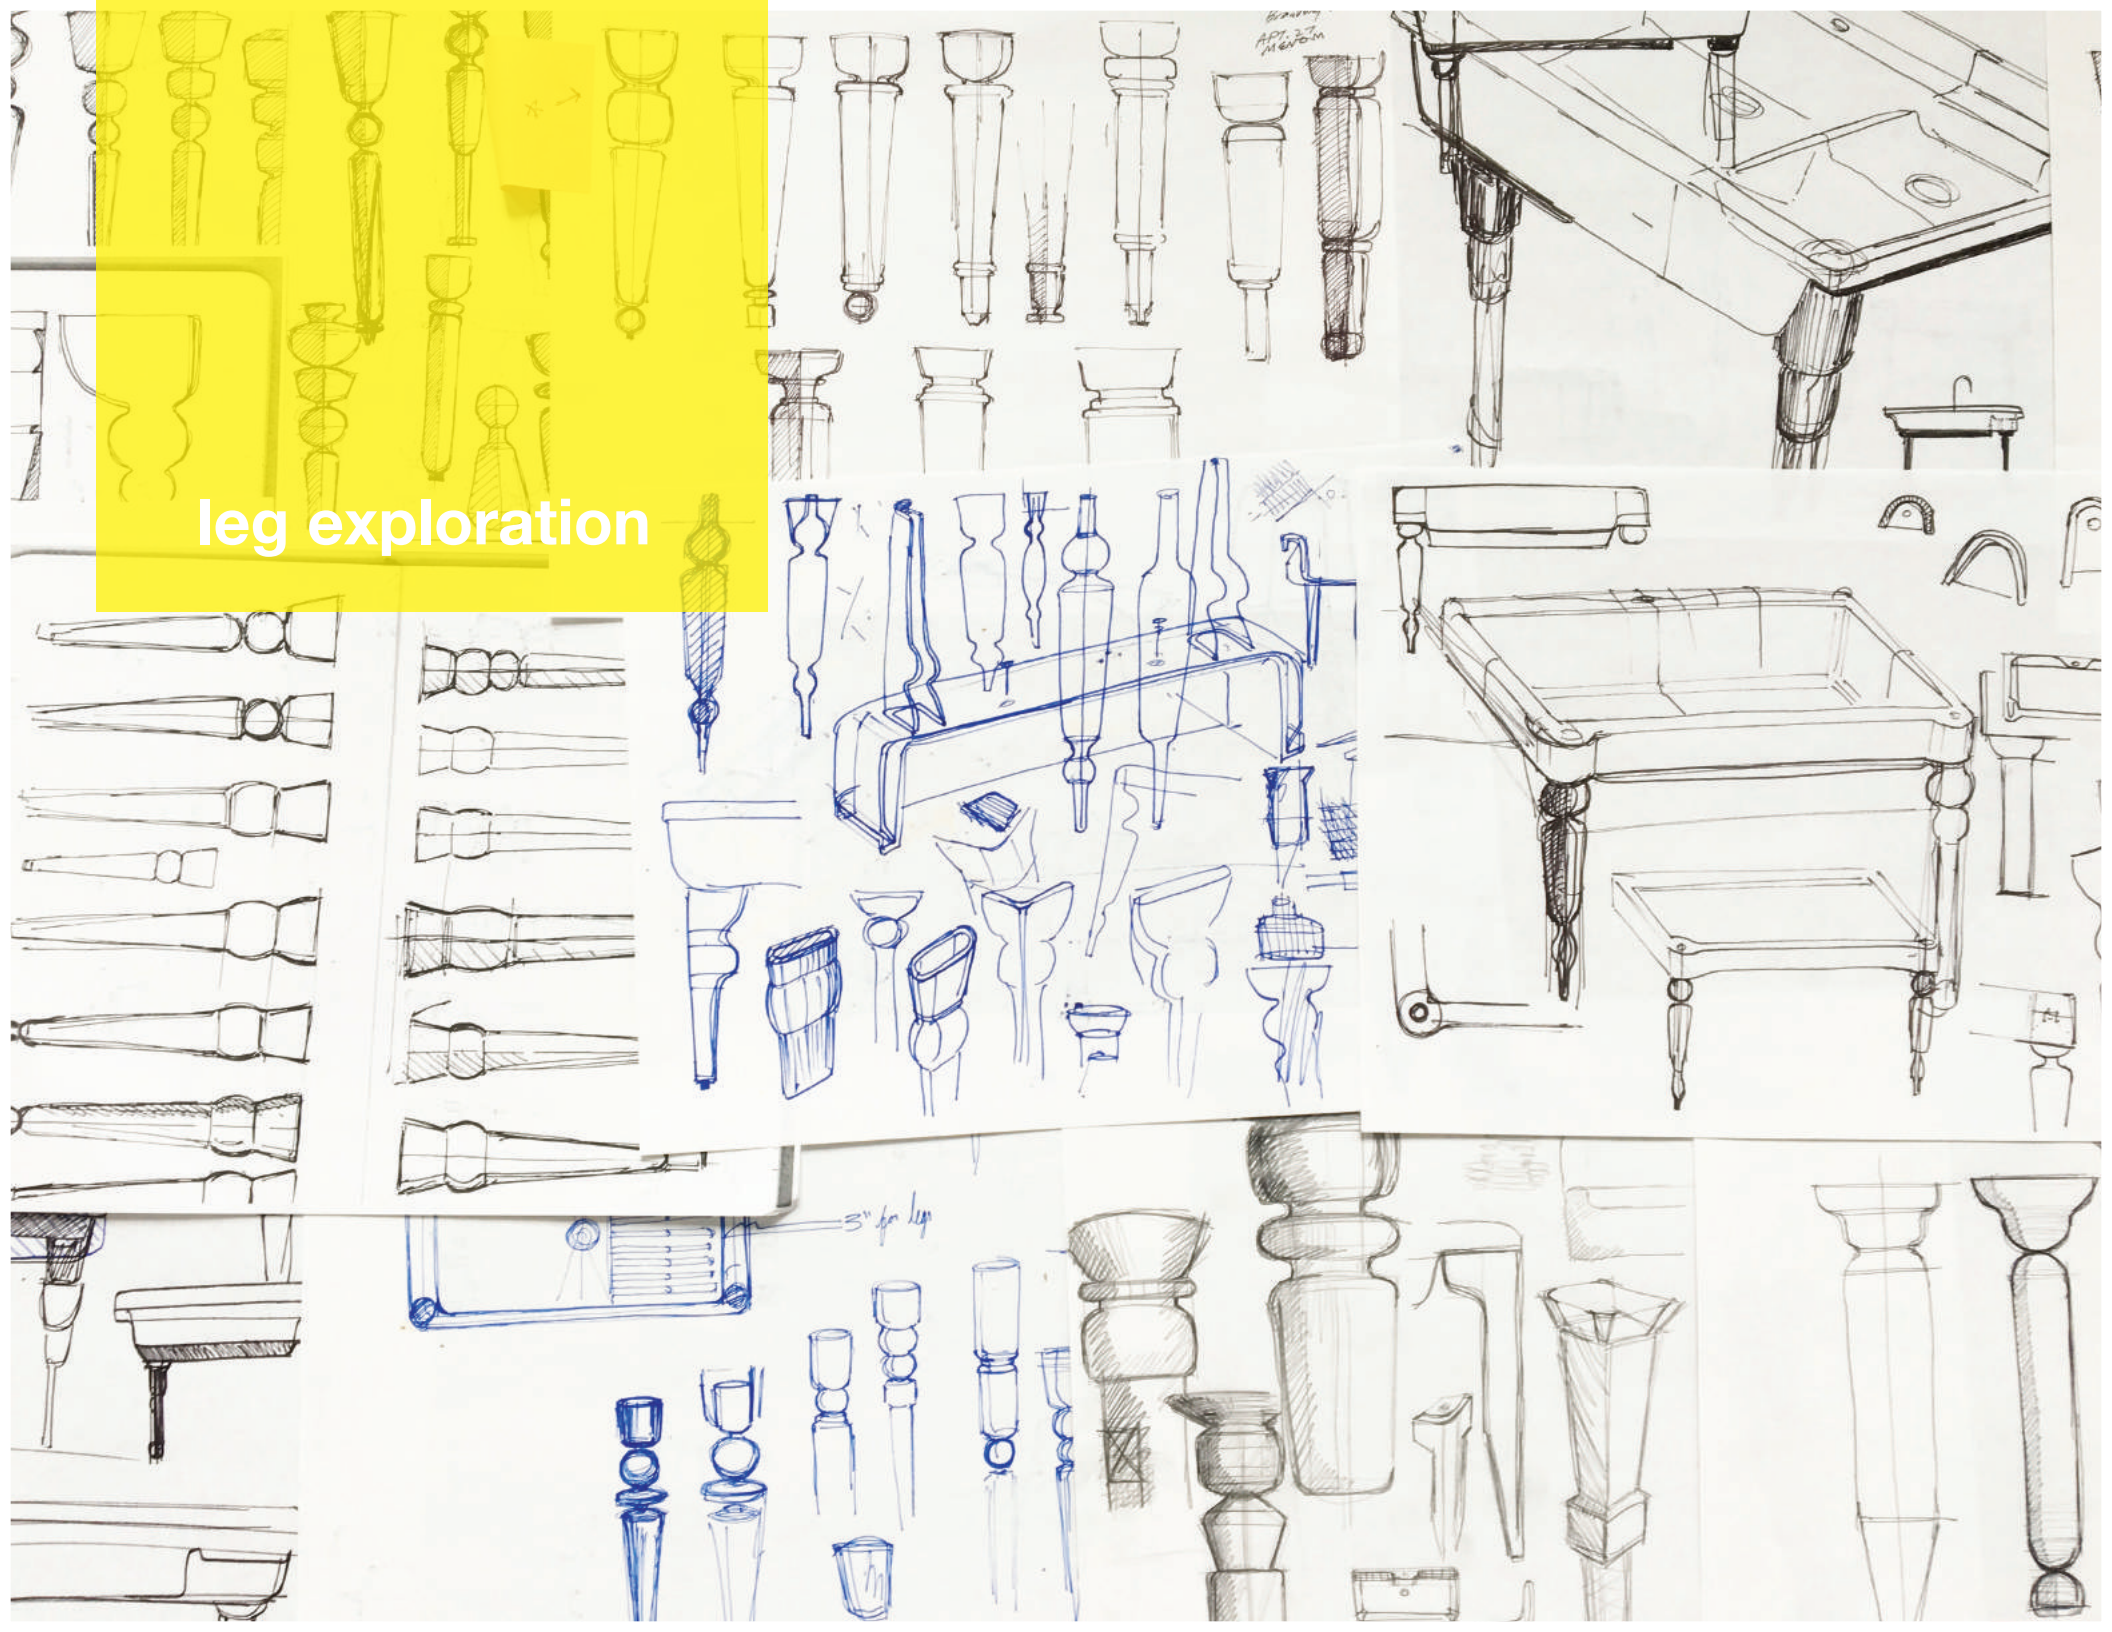

its Dusterainer. The swinging faucet and the rinsing hose, each delivering hot, cold, or tempered water. Beneath, on swinging arm, the refuse container and the "fool box" for brushes, scouring powder, and the like. All at your finger tips . . .

KOHLER CO., Founded 1873, KOHLER, WIS. • Shipping Point, Sheboygan, Wis. • Branches in Principal Cities

KOHLER OF KOHLER

Plumbing Fixtures

Beautiful

KOHLER

Utility

basin exploration

basin exploration

leg exploration

leg exploration

design review models

design review models

WHAT

COVER 12

COVER 12

initial leg
castings

basin
tooling

Traditional

Modern