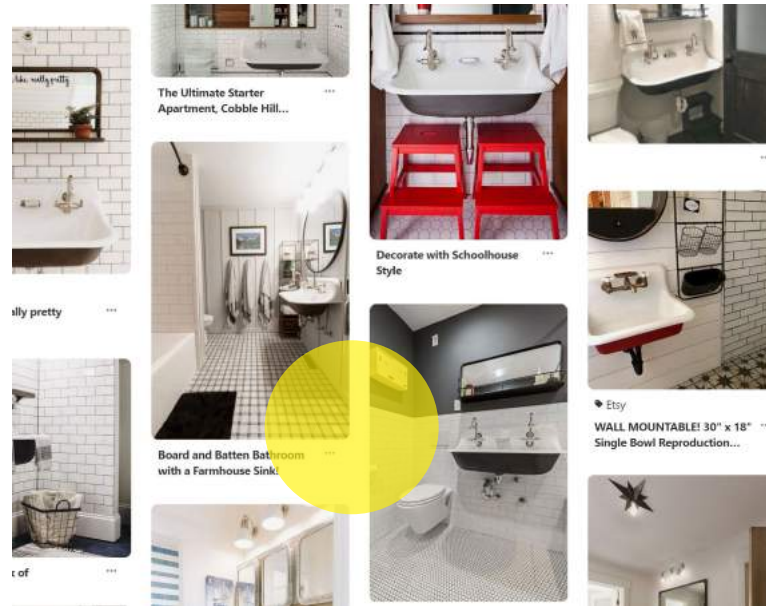

3

influential factors

Pinterest Sensation **Kohler Brockway Sink**