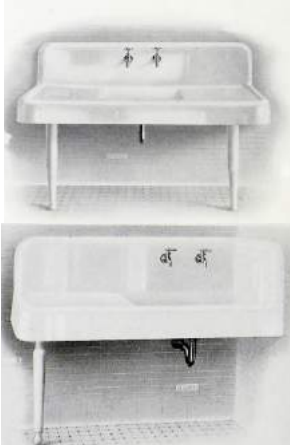

Kitchen Sink